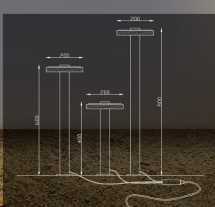

Model no: 1325-3 heads
LED 3*15W
Aluminium+Acrylic
Sand black color
3000K
IP65 lamp
Box size: 79*27*17CM