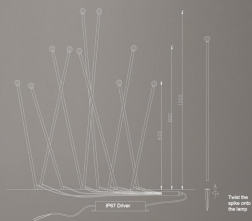

Model no: 1312-10 heads
Oseam LED 10*1W
Aluminium+Acrylic
black color
3000K
IP65 lamp+IP67 driver
High 600-1000MM
Box size: 109*24*13CM