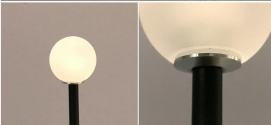

Model no: 1701-6
Osram LED 4*1W
Aluminium+Acrylic
Black color
3000K
IP65 lamp
Box size: 98*27*11CM