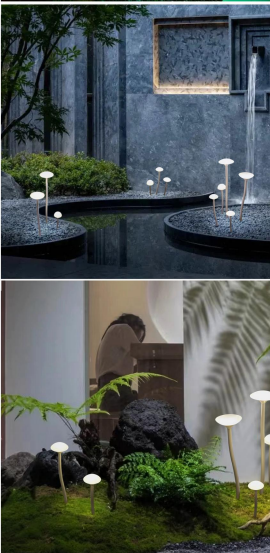

Model no: 1308-8 heads
Cree LED 2w*4+3W*4
Aluminium+Acrylic
Sand white color
High 228-542MM
3000K
IP65 lamp+IP67 driver
Box size: 63*45*14CM