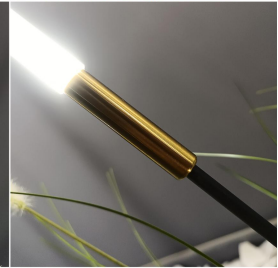

Model no: 1321-6 heads
Osram 1w*6
Aluminium+Acrylic
Black+copper color
3000K
High 400-1400MM
IP65 lamp+IP67 driver
Box size: 164*34*9CM