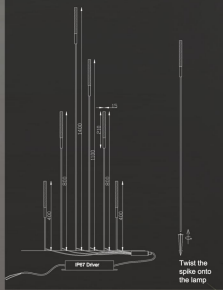

Model no: 1321-6 heads
Osram 1w*6
Aluminium+Acrylic
Black+copper color
3000K
High 400-1400MM
IP65 lamp+IP67 driver
Box size: 164*34*9CM