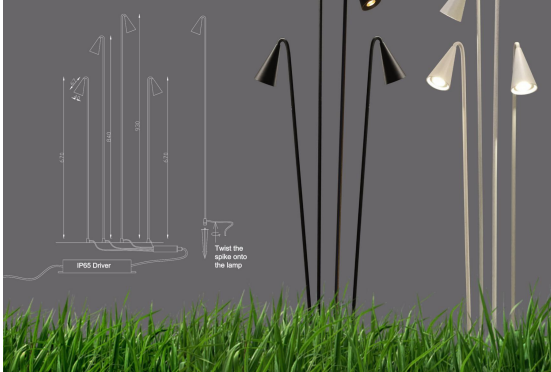

Model no: 1305-4S
Aluminium+Acrylic
black/White color
3000K
IP65 lamp
Box size: 101*17*13CM