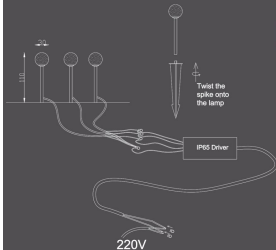

Technical drawing showing dimensions: 300mm total height, 200mm stem height, 100mm flower diameter, and 50mm stem diameter. Includes an IP67 Driver and a note: "Twist the spike onto the lamp".

Model no: 1314-10
 Osram 1w*10
 Aluminium+Acrylic
 White color
 3000K
 IP65 lamp
 Box size: 66*41*33CM

Technical drawing showing dimensions: 300mm total height, 200mm stem height, 100mm flower diameter, and 50mm stem diameter. Includes an IP67 Driver and a note: "Twist the spike onto the lamp".

Model no: 1315-3
 Cree XTE 3*1W
 Aluminium+Acrylic
 White color
 3000K
 IP65 lamp
 Box size: 23*9*9CM