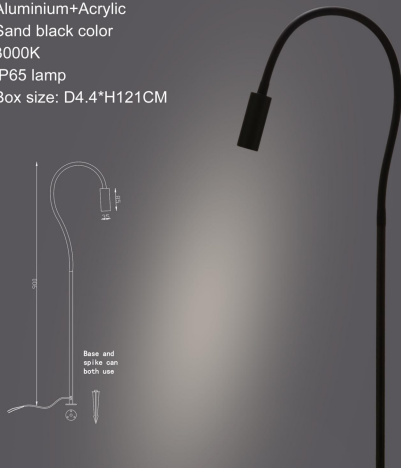

Model no: 1922-M
Full-spectrum COB 7W
Aluminium+Acrylic
Sand black color
3000K
IP65 lamp
Box size: D4.4*H121CM