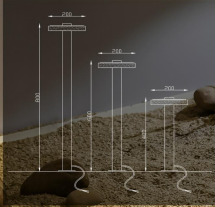

Model no: 1325 heads
LED 15W
Aluminium+Acrylic
Sand White color
3000K
IP65 lamp
Box size: 40*27*15CM/60*27*15CM
80*27*15CM