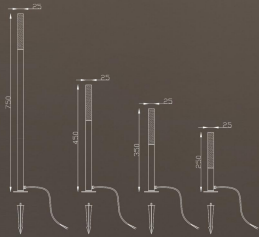

Model no: 1301
COB 5W
Aluminium+Acrylic
Sand black body+Sand arcylic color
3000K
IP65 lamp