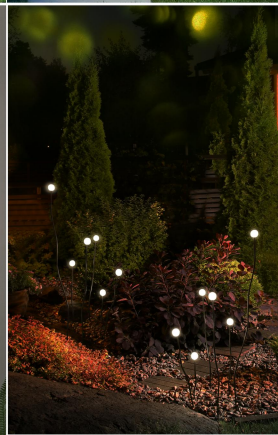

Model no: 1701-6
Osram LED 4*1W
Aluminium+Acrylic
Black color
3000K
IP65 lamp
Box size: 98*27*11CM