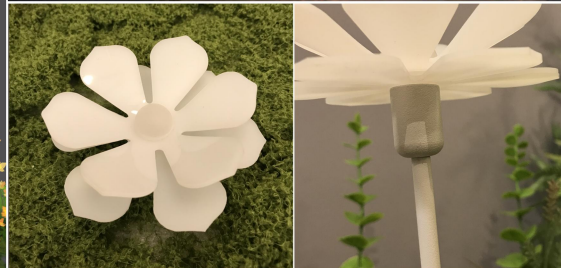

Technical drawing showing dimensions: 300mm total height, 200mm stem height, 100mm flower diameter, and 50mm stem diameter. Includes an IP67 Driver and a note: "Twist the spike onto the lamp".

Model no: 1314-10
 Osram 1w*10
 Aluminium+Acrylic
 White color
 3000K
 IP65 lamp
 Box size: 66*41*33CM

Technical drawing showing dimensions: 300mm total height, 200mm stem height, 100mm flower diameter, and 50mm stem diameter. Includes an IP67 Driver and a note: "Twist the spike onto the lamp".

Model no: 1315-3
 Cree XTE 3*1W
 Aluminium+Acrylic
 White color
 3000K
 IP65 lamp
 Box size: 23*9*9CM