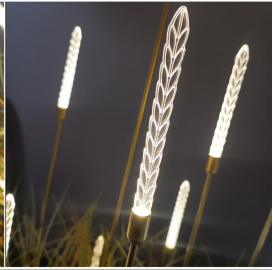

Model no: 1311
Cree LED 1W
Aluminium+Acrylic
Gold color
3000K
IP65 lamp