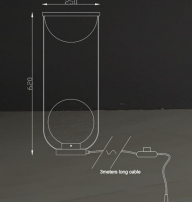

Model no: 1322-S
LED E27
Steel+Acrylic
Sand Black color
3000K
IP65 lamp
Box size: 71*34*34CM