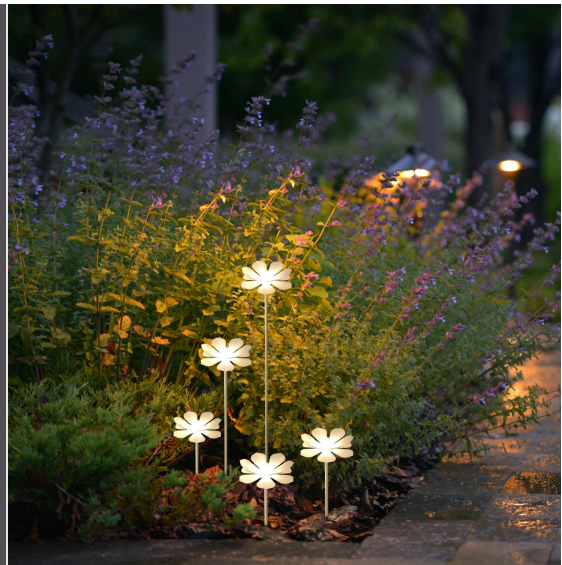

Model no: 1314-5
Osram 1w*5
Aluminium+Acrylic
White color
3000K
IP65 lamp
Box size: 66*41*19CM

Technical drawing showing dimensions: 300mm total height, 200mm stem height, 100mm flower diameter, and 50mm stem diameter. Includes an IP67 Driver and a note: "Twist the spike onto the lamp".