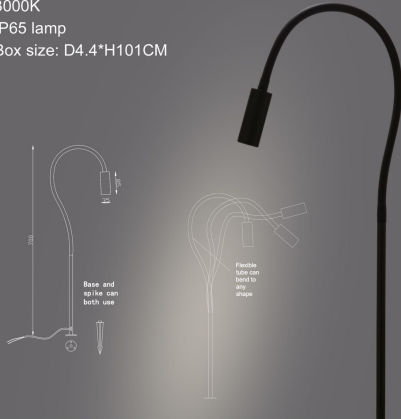

Model no: 1922-S
Full-spectrum COB 7W
Aluminium+Acrylic
Sand black color
3000K
IP65 lamp
Box size: D4.4*H101CM