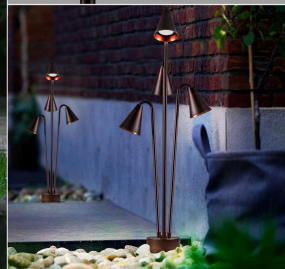

型号: 1305-4头
光源: GU10 4*5W
铝材+亚克力
灯体颜色: 红古铜拉丝
色温: 3000K
防水等级: IP65
纸箱尺寸: 99*20*13CM