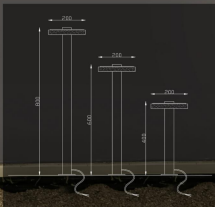

Model no: 1325 heads
LED 15W
Aluminium+Acrylic
Sand black color
3000K
IP65 lamp
Box size: 40*27*15CM/60*27*15CM
80*27*15CM