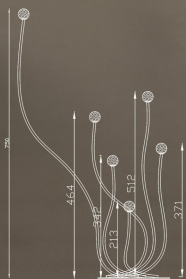

Model no: 1701-6
Osram LED 4*1W
Aluminium+Acrylic
White color
3000K
IP65 lamp
Box size: 98*27*11CM