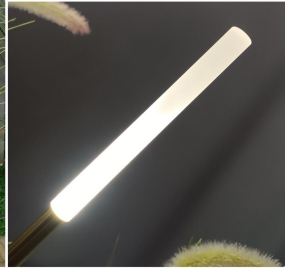

Model no: 1321-6 heads
Osram 1w*6
Aluminium+Acrylic
Black+copper color
3000K
High 400-1400MM
IP65 lamp+IP67 driver
Box size: 164*34*9CM