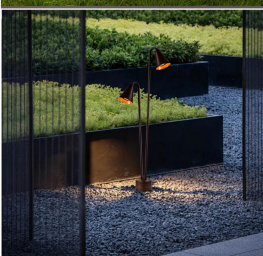

Model no: 1305-3 heads
3*5W GU10
Aluminium+Acrylic
Red Copper color
3000K
IP65 lamp
Box size:85*15*8.3CM