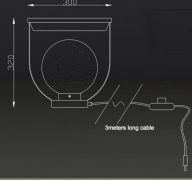

Model no: 1322-XS
LED E27
Steel+Acrylic
Sand Black color
3000K
IP65 lamp
Box size: 41*39*39CM