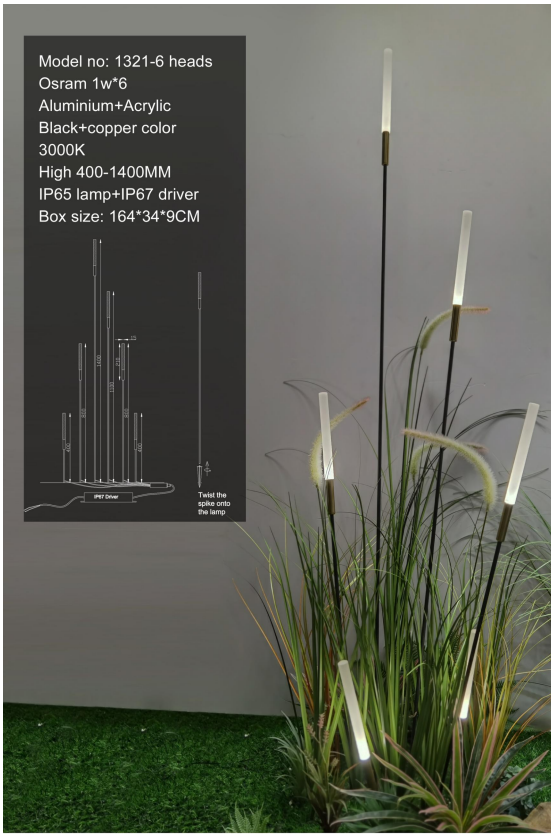

Model no: 1321-6 heads
Osram 1w*6
Aluminium+Acrylic
Black+copper color
3000K
High 400-1400MM
IP65 lamp+IP67 driver
Box size: 164*34*9CM