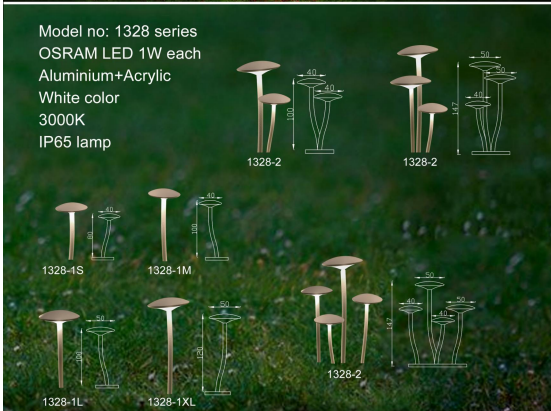

Model no: 1328 series
OSRAM LED 1W each
Aluminium+Acrylic
White color
3000K
IP65 lamp