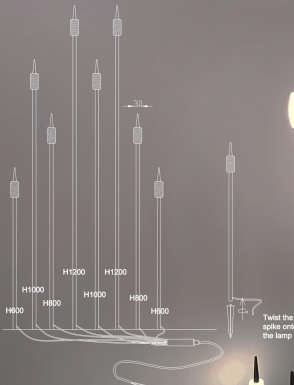

Model no: 1307-8 heads
G4 LED 8*3W
Aluminium+Acrylic
Sand black color
3000K
IP65 lamp
Box size: 130*18*12CM