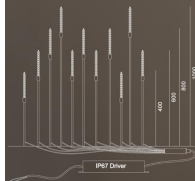

Model no: 1311-11 heads
Cree LED 1W*11
Aluminium+Acrylic
Gold color
3000K
IP65 lamp
Box size: 104*16*13CM