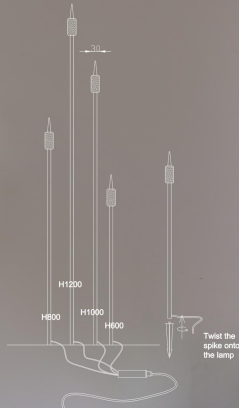

Model no: 1307-4 heads
G4 LED 4*3W
Aluminium+Acrylic
Sand black color
3000K
IP65 lamp
Box size: 130*18*12CM