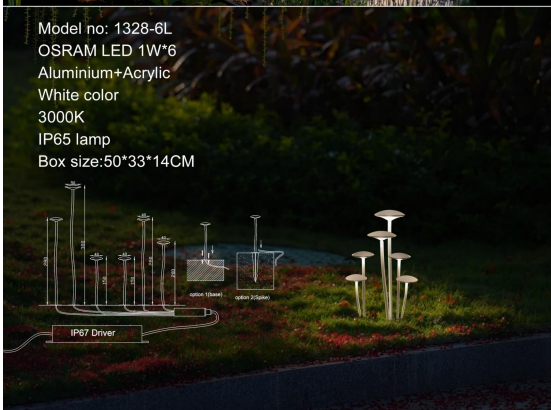

Model no: 1328-6L
OSRAM LED 1W*6
Aluminium+Acrylic
White color
3000K
IP65 lamp
Box size: 50*33*14CM