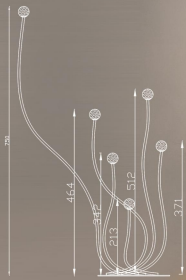

Model no: 1701-6
Osram LED 4*1W
Aluminium+Acrylic
Black color
3000K
IP65 lamp
Box size: 98*27*11CM