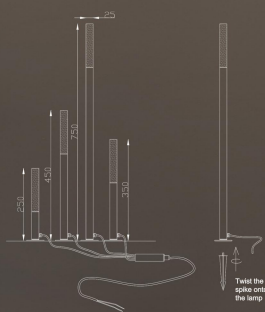

Model no: 1301-4 heads
COB 5W*4
Aluminium+Acrylic
Sand black body+Sand arcylic color
3000K
IP65 lamp
Box size: 82*17*10CM