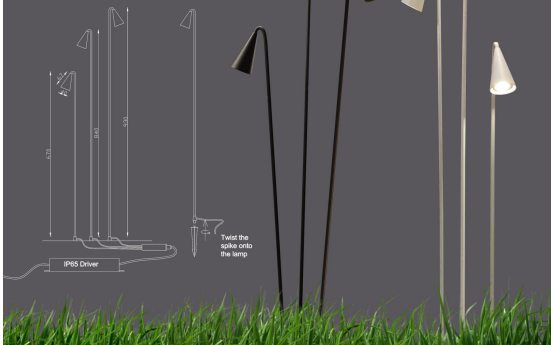

Model no: 1305-3S
Cree LED 1W*3
Aluminium+Acrylic
black/White color
3000K
IP65 lamp
Box size: 101*17*13CM