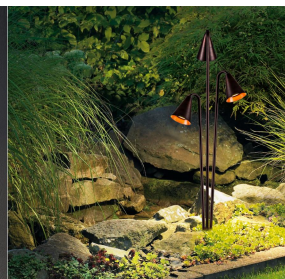

Model no: 1305-2 heads
2*5W GU10
Aluminium+Acrylic
Red Copper color
3000K
IP65 lamp
Box size: 75*15*8.3CM