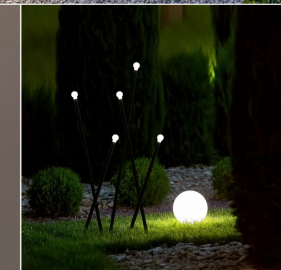

Model no: 1312-10 heads
Oseam LED 10*1W
Aluminium+Acrylic
black color
3000K
IP65 lamp+IP67 driver
High 600-1000MM
Box size: 109*24*13CM