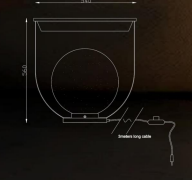

Model no: 1322-L
LED E27
Steel+Acrylic
Sand Black color
3000K
IP65 lamp
Box size: 65*63*63CM