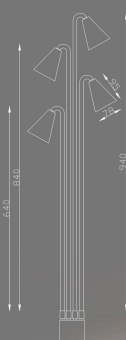

型号: 1305-4头
光源: GU10 4*5W
铝材+亚克力
灯体颜色: 红古铜拉丝
色温: 3000K
防水等级: IP65
纸箱尺寸: 99*20*13CM