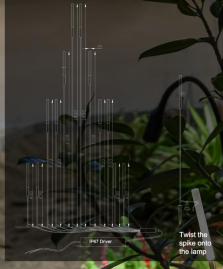

Model no: 1321-12 heads
Osram 1w*12
Aluminium+Acrylic
Black+copper color
3000K
High 400-1400MM
IP65 lamp+IP67 driver
Box size: 144*16*13CM