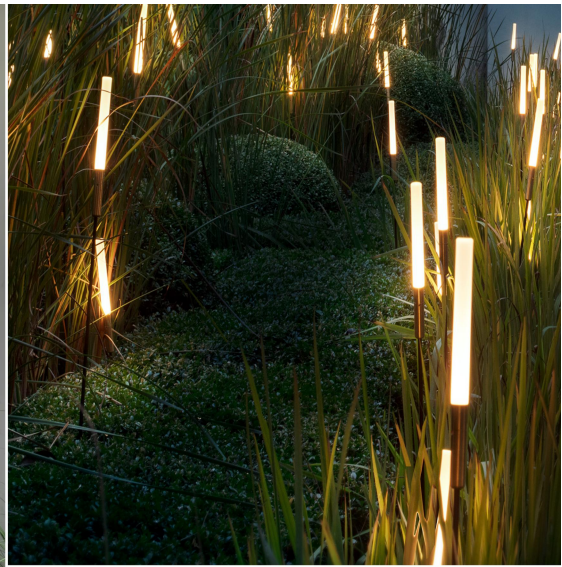

Model no: 1321-6 heads
Osram 1w*6
Aluminium+Acrylic
Black+copper color
3000K
High 400-1400MM
IP65 lamp+IP67 driver
Box size: 164*34*9CM