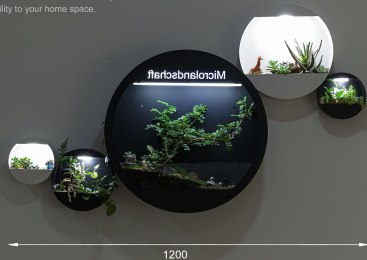

Model no: 59066/S
Typical Spectrum COB 3W
Steel+Acrylic
Sand white/Sand Black color
4000K
IP20 lamp
Box size: 22*22*13CM