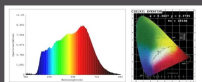

SpectrumTest Report