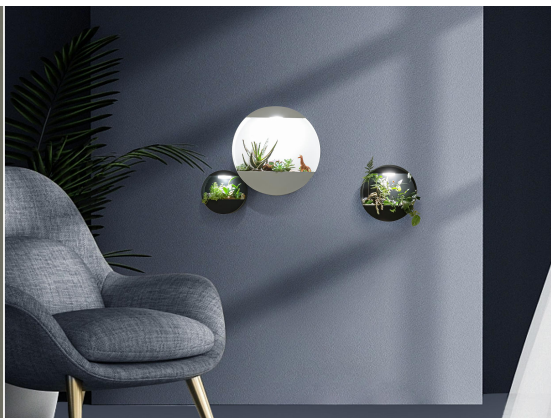

Model no: 59066/S
Typical Spectrum COB 3W
Steel+Acrylic
Sand white/Sand Black color
4000K
IP20 lamp
Box size: 22*22*13CM