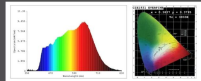

SpectrumTest Report