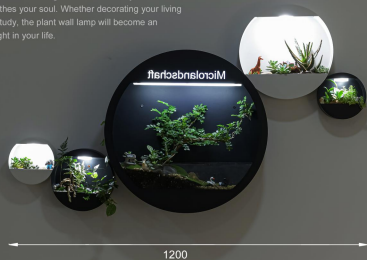

Model no: 59066/XL
Typical Spectrum LED 25W
Steel+Acrylic
Sand white/Sand Black color
4000K
IP20 lamp
Box size: 60*60*25CM