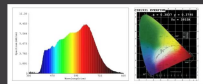

SpectrumTest Report