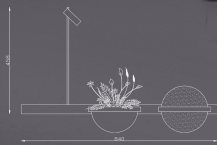

Model no: HP813B/1+1 Wall light
LED 20W
Steel+Acrylic
Sand Black color
3000K
IP20 lamp
Box size: 85*29*29CM