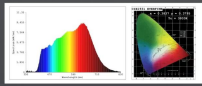

SpectrumTest Report