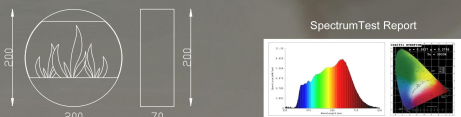

Model no: 59066/M
Typical Spectrum COB 5W
Steel+Acrylic
Sand white/Sand Black color
4000K
IP20 lamp
Box size: 27*27*14CM