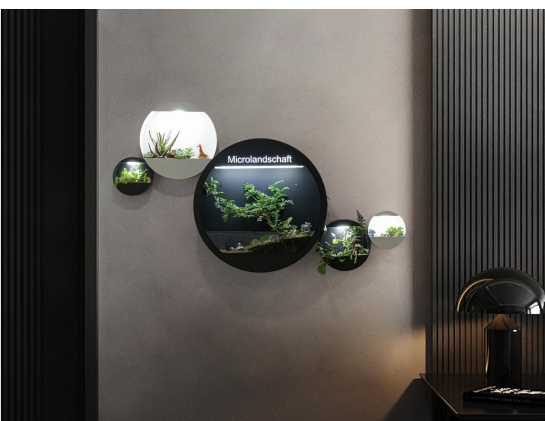

Model no: 59066/XL
Typical Spectrum LED 25W
Steel+Acrylic
Sand white/Sand Black color
4000K
IP20 lamp
Box size: 60*60*25CM