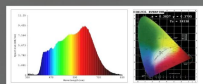

Model no: 59055/WH
Typical Spectrum COB 9W
Steel+Acrylic
Sand white color
4000K
IP20 lamp
Box size: 35*35*12CM

Model no: 59055/BL
Typical Spectrum COB 9W
Steel+Acrylic
Sand Black color
4000K
IP20 lamp
Box size: 35*35*12CM