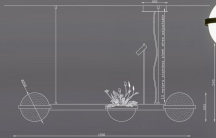

Model no: HP813D/2+1
LED 40W
Steel+Glass
Sand Black color
3000K
IP20 lamp
Box size 1(Body): 127*53*13CM
Box size 2(Glass): 55*30*48CM