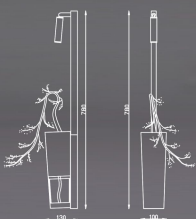

Model no: 59044
Typical Spectrum COB 5W
Steel+Acrylic
Sand Sand Black+Dark gray color
4000K
IP20 lamp
Box size: 81*17*17CM