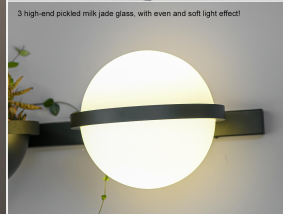

Model no: HP813B/1+1
LED 20W
Steel+Glass
Sand Black color
3000K
IP20 lamp
Box size: 121*29*29CM