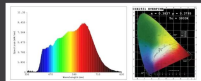

SpectrumTest Report