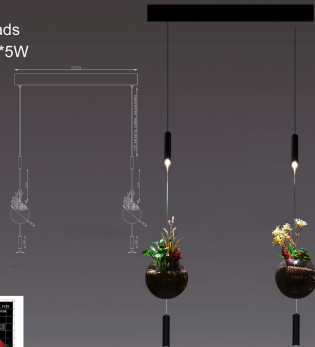

Model no: 89022-S-2 heads
Typical Spectrum COB 2*5W
Steel+Glass+Acrylic
Black+Transparent color
4000K
IP20 lamp
Box size: 56*32*20CM