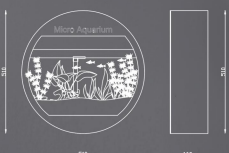

Microlandschaft

Model no: 59066/XL
Typical Spectrum LED 25W
Steel+Acrylic
Sand white/Sand Black color
4000K
IP20 lamp
Box size: 60*60*25CM