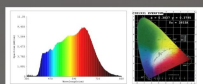

SpectrumTest Report