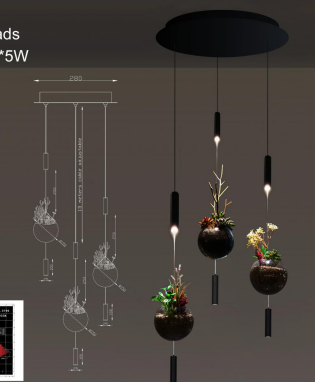

Model no: 89022-S-3 heads
Typical Spectrum COB 3*5W
Steel+Glass+Acrylic
Black+Transparent color
4000K
IP20 lamp
Box size: 40*38*24CM