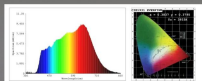

Model no: 59044
Typical Spectrum COB 5W
Steel+Acrylic
Sand Sand Black+Dark gray color
4000K
IP20 lamp
Box size: 81*17*17CM

SpectrumTest Report