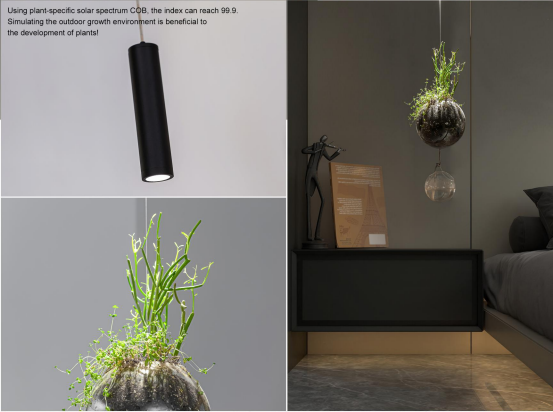

Model no: 89022-L
Typical Spectrum COB 7W
Steel+Glass+Acrylic
Black+Transparent color
4000K
IP20 lamp
Box size: 67*27*27CM