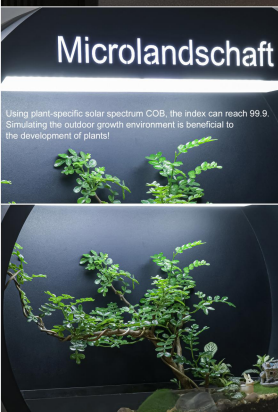

Model no: 59066/XL
Typical Spectrum LED 25W
Steel+Acrylic
Sand white/Sand Black color
4000K
IP20 lamp
Box size: 60*60*25CM