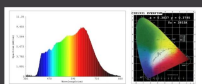

SpectrumTest Report