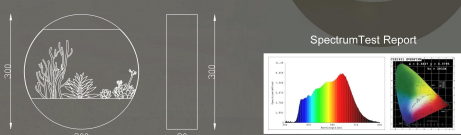

Model no: 59066/L
Typical Spectrum COB 10W
Steel+Acrylic
Sand white/Sand Black color
4000K
IP20 lamp
Box size: 37*37*15CM