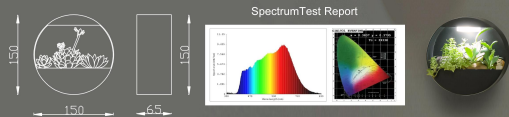

Model no: 59066/S
Typical Spectrum COB 3W
Steel+Acrylic
Sand white/Sand Black color
4000K
IP20 lamp
Box size: 22*22*13CM