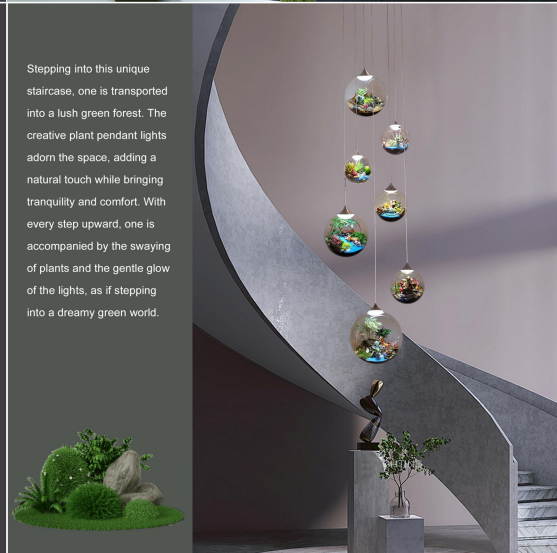

SpectrumTest Report

Stepping into this unique staircase, one is transported into a lush green forest. The creative plant pendant lights adorn the space, adding a natural touch while bringing tranquility and comfort. With every step upward, one is accompanied by the swaying of plants and the gentle glow of the lights, as if stepping into a dreamy green world.