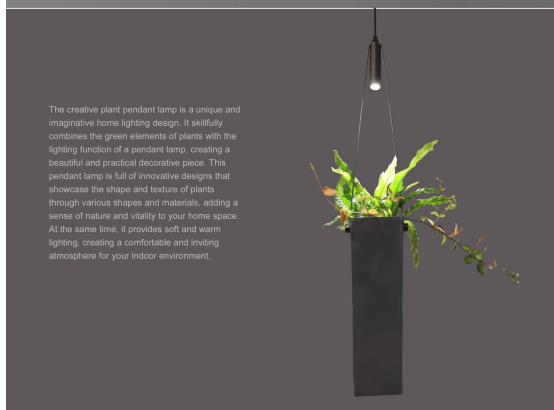

Model no: 89044
Typical Spectrum COB 5W
Steel+Acrylic
Sand Sand Black+Dark gray color
4000K
IP20 lamp
Box size: 81*17*17CM

Model no: 89044
Typical Spectrum COB 5W
Steel+Acrylic
Sand Sand Black+Dark gray color
4000K
IP20 lamp
Box size: 81*17*17CM