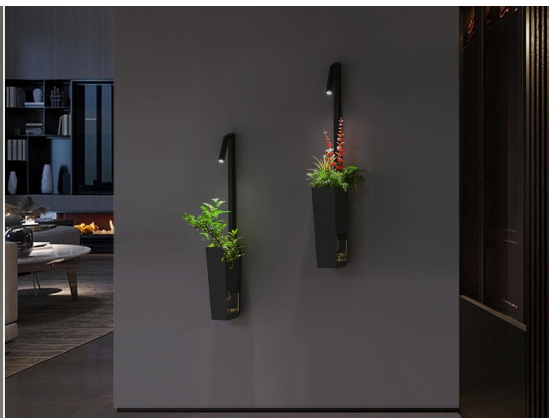

Model no: 59044
Typical Spectrum COB 5W
Steel+Acrylic
Sand Sand Black+Dark gray color
4000K
IP20 lamp
Box size: 81*17*17CM