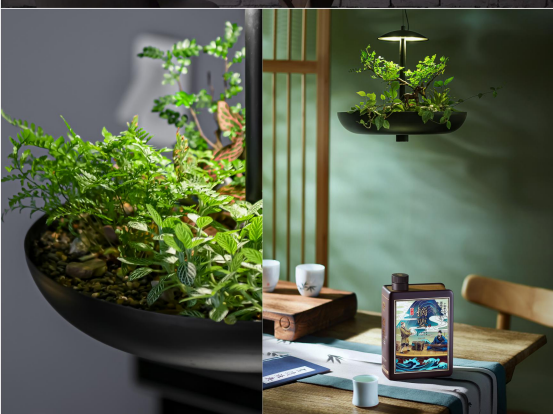

Model no:89099L
Typical Spectrum LED
15W+5W
Steel+Acrylic
Black color
4000K
IP20 lamp
Box size: 44.5*44.5*35CM

SpectrumTest Report