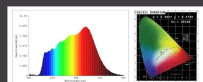

Model no: 89088-3 heads
Typical Spectrum COB
1W+3W+5W
Steel+glass+Acrylic
Chromium color
4000K
IP20 lamp
Box size: 45*40*36CM

Model no: 89088-5 heads
Typical Spectrum COB
1W+2*3W+5W+5W
Steel+glass+Acrylic
Chromium color
4000K
IP20 lamp
Box size: 61*51*43CM

Model no: 89088-7 heads
Typical Spectrum COB
2*1W+2*3W+2*5W+5W
Steel+glass+Acrylic
Chromium color
4000K
IP20 lamp
Box size: 72*61*43CM

Stepping into this unique staircase, one is transported into a lush green forest. The creative plant pendant lights adorn the space, adding a natural touch while bringing tranquility and comfort. With every step upward, one is accompanied by the swaying of plants and the gentle glow of the lights, as if stepping into a dreamy green world.