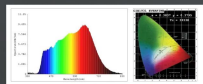

Model no: 59055/WH
Typical Spectrum COB 9W
Steel+Acrylic
Sand white color
4000K
IP20 lamp
Box size: 35*35*12CM

Model no: 59055/BL
Typical Spectrum COB 9W
Steel+Acrylic
Sand Black color
4000K
IP20 lamp
Box size: 35*35*12CM