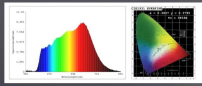

SpectrumTest Report