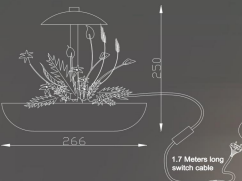

Model no:69099M
Typical Spectrum LED 10W
Steel+Acrylic
Black color
4000K
IP20 lamp
Box size: 35.5*35.5*30CM