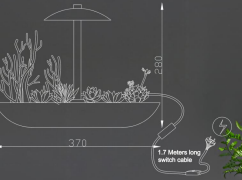

Model no:69099L
Typical Spectrum LED 15W
Steel+Acrylic
Black color
4000K
IP20 lamp
Box size: 44.5*44.5*35CM