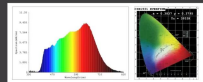

SpectrumTest Report