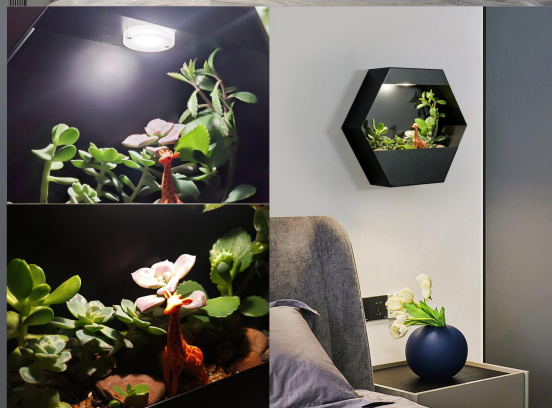

Model no: 59055/WH
Typical Spectrum COB 9W
Steel+Acrylic
Sand white color
4000K
IP20 lamp
Box size: 35*35*12CM

Model no: 59055/BL
Typical Spectrum COB 9W
Steel+Acrylic
Sand Black color
4000K
IP20 lamp
Box size: 35*35*12CM