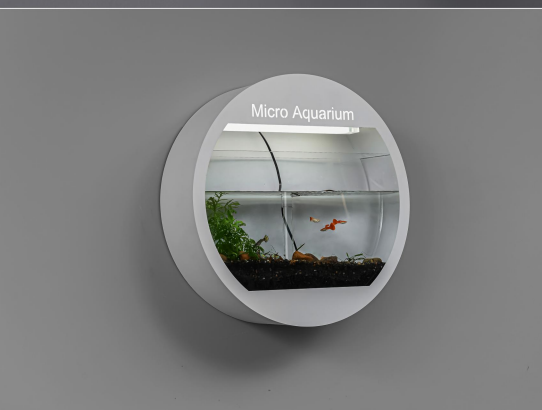

Microlandschaft

Model no: 59066/XL
Typical Spectrum LED 25W
Steel+Acrylic
Sand white/Sand Black color
4000K
IP20 lamp
Box size: 60*60*25CM