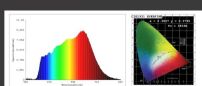

SpectrumTest Report