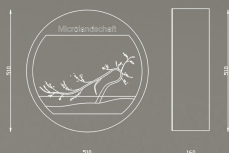

Model no: 59066/XL
Typical Spectrum LED 25W
Steel+Acrylic
Sand white/Sand Black color
4000K
IP20 lamp
Box size: 60*60*25CM