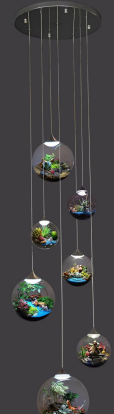

SpectrumTest Report

Model no: 89088/XL  
 Typical Spectrum COB 5W  
 Steel+glass+Acrylic  
 Chromium color  
 4000K  
 IP20 lamp  
 Box size: 41\*36\*36CM

SpectrumTest Report

Model no: 89088-3 heads  
 Typical Spectrum COB  
 1W+3W+5W  
 Steel+glass+Acrylic  
 Chromium color  
 4000K  
 IP20 lamp  
 Box size: 45\*40\*36CM

SpectrumTest Report

Model no: 89088-5 heads  
 Typical Spectrum COB  
 1W+2\*3W+5W+5W  
 Steel+glass+Acrylic  
 Chromium color  
 4000K  
 IP20 lamp  
 Box size: 61\*51\*43CM

SpectrumTest Report

Model no: 89088-7 heads  
 Typical Spectrum COB  
 2\*1W+2\*3W+2\*5W+5W  
 Steel+glass+Acrylic  
 Chromium color  
 4000K  
 IP20 lamp  
 Box size: 72\*61\*43CM